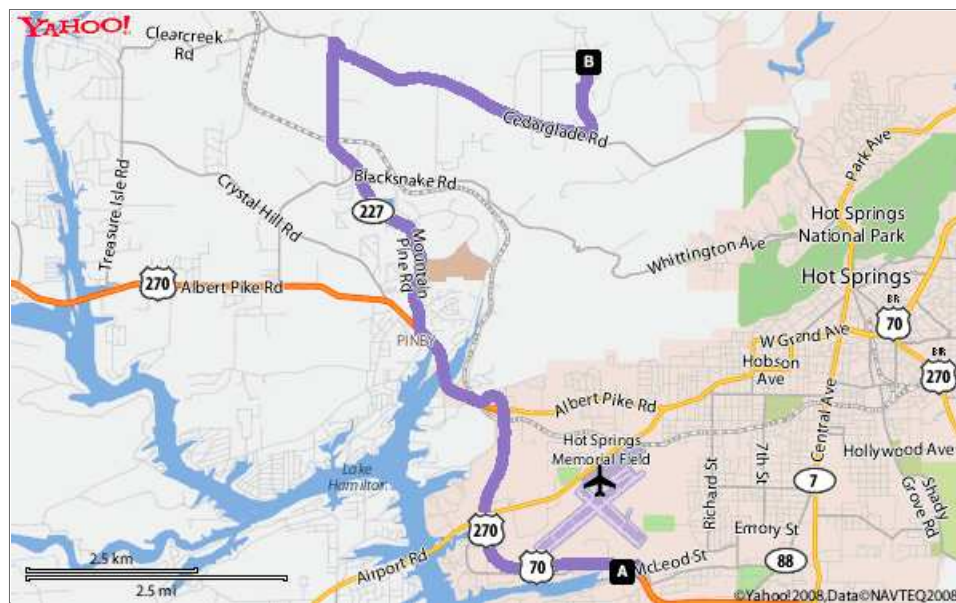

Directions to Lake Hamilton, AR 71913-8453

Summary and Notes

START **A** Hot Springs, AR 71913

FINISH **B** Reynolds Greenhouses (501) 623-2053
192 Crabtree Rd, Lake Hamilton, AR
71913-8453

**Total Distance: 10.9 miles, Total Time:
19 mins (approx.)**

Add your notes here...

Distance

- A** HOT SPRINGS, AR 71913
- Starting at the center of zip code 71913 on MCLEOD ST go 0.2 mi
 - Turn **L** to take ramp onto DR MARTIN LUTHER KING JR EXPY(US-70 W) toward US-270 W go 1.7 mi
 - Continue on DR MARTIN LUTHER KING JR EXPY(US-270 W) go 1.2 mi
 - Take **L** ramp onto ALBERT PIKE RD(US-270) toward MOUNT IDA go 1.4 mi
 - Bear **R** on MOUNTAIN PINE RD(AR-227) go 3.1 mi
 - Turn **R** on CEDARGLADE RD go 2.7 mi
 - Turn **L** on VALLEY ACRES RD go 0.5 mi
 - Turn **R** on CRABTREE RD go 0.3 mi
 - Arrive at 192 CRABTREE RD, LAKE HAMILTON, on the **R** go < 0.1 mi

B 192 CRABTREE RD, LAKE HAMILTON, AR 71913-8453

Distance: 10.9 miles, Time: 19 mins

When using any driving directions or map, it's a good idea to do a reality check and make sure the road still exists, watch out for construction, and follow all traffic safety precautions. This is only to be used as an aid in planning.